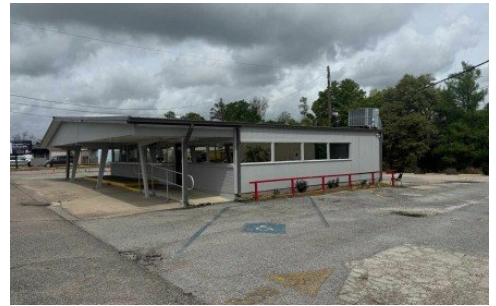

710 St Mary St
Thibodaux, LA 70301

LOGO COMING
SOON

Powered by homes.theadvocate.com

MLS# 2026006139

\$2,500

1,750 Sqft

Restaurant available for lease on busy St Mary Highway.

Jared Gros
Phone: (985) 859-8592
Canal & Main Realty