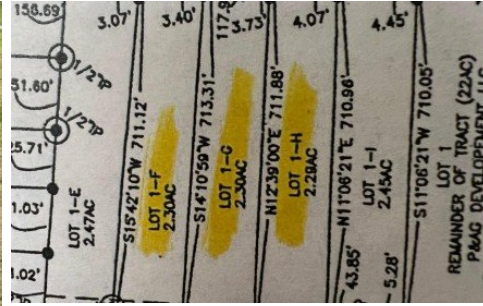

8736 Patterson Cemetery Ln
Slaughter, LA 70777

LOGO COMING
SOON

Powered by homes.theadvocate.com

MLS# 2026007273

\$58,900

Nice cleared 2.3 acres just waiting for you to come make it your home. Mobile homes welcome. The **MOBILE HOME WILL BE REMOVED FROM THE PROPERTY**. MUST put a water well down, a septic tank is on the property. Some restrictions