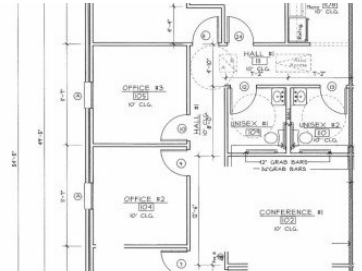

37283 Swamp Rd
Prairieville, LA 70769

LOGO COMING
SOON

Powered by homes.theadvocate.com

MLS# 2026007918

\$2,500

1,500 Sqft

CLASS A OFFICE BUILDING located in TOWNE PARK CENTRE. Just off of Airline Hwy and Swamp Rd in new office complex. Office suite offers 1500 sq ft with 10' ceilings throughout, 5 large offices, 1 open conference area, reception area, kitchen/breakroom and 2 restrooms. Office is custom built and offers crown molding throughout, tile flooring and carpet tiles, granite countertops and designer paint colors. Previously Doctors Office with additional electrical meter to service x-ray and other equipment. Call today for a showing. 225-955-4500