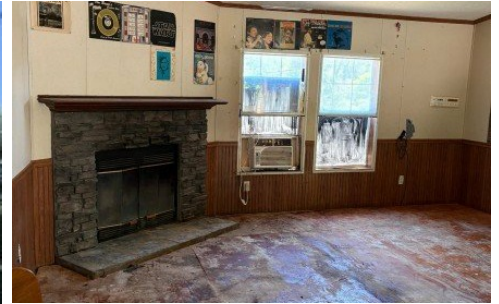

537 Highway 20
Schriever, LA 70395

LOGO COMING
SOON

Powered by homes.theadvocate.com

MLS# 2026008152

\$75,000

3 Bedrooms | 2 Bathrooms | 1,641 Sqft

Mobile home located on two highway-front lots, offering excellent visibility and potential. The home includes 3 bedrooms and 2 full bathrooms but requires repairs and updates. Ideal for investors, renovation projects, or buyers seeking a property with potential to customize.