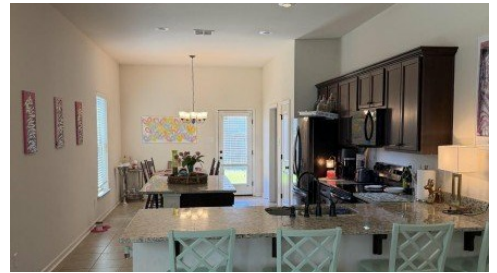

**955 Shadow Bluff Dr**  
Baton Rouge, LA 70820

**LOGO** COMING  
SOON

Powered by [homes.theadvocate.com](https://homes.theadvocate.com)

**MLS# 2026008191**

**\$310,000**

**3 Bedrooms | 2 Bathrooms | 1,616 Sqft**

This precious home, built by DSLD, offers an open floor plan with 3bd/2ba and includes these features: granite counter tops with under mount sinks in the kitchen & bathrooms, kitchen island / breakfast bar also have granite counter tops, energy efficient Frigidaire appliance package, mini-blinds throughout, wood flooring in LR, ceramic tile in the wet areas, master suite features garden tub, separate shower, double vanity & large walk in closet, tankless water heater, brick & stucco exterior, fully fenced in and landscaped rear yard.