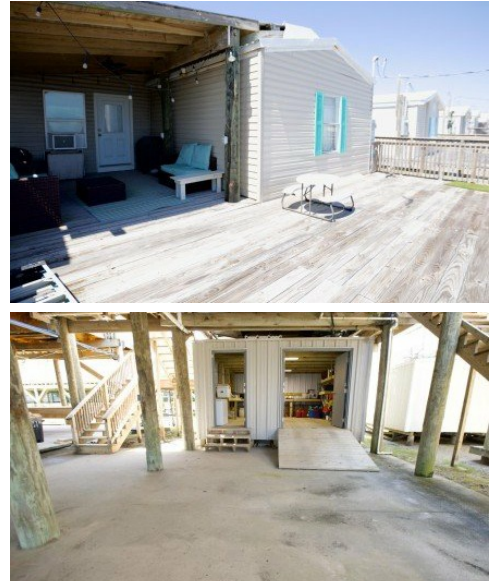

109 Tahiti East Lane
Grand Isle, LA 70358

LOGO COMING
SOON

Powered by homes.theadvocate.com

MLS# 2026008586

\$249,000

4 Bedrooms | 3 Bathrooms | 1,536 Sqft

Spacious raised modular home in Grand Isle featuring 4 bedrooms, 3 baths, and approximately 1,536 living sq ft. Open living area with bonus room and covered space underneath for parking/storage. Located in Tahiti East near fishing, boating, and local amenities. Great opportunity for a primary residence, vacation home, or investment property. Measurements not warranted by Realtor. Buyer to verify all information.