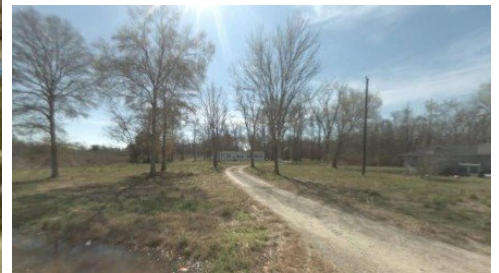

11257 Kling Extension Rd
Geismar, LA 70737

LOGO COMING
SOON

Powered by homes.theadvocate.com

MLS# 2026008700

\$280,000

5 Acres in Geismar, LA Perfect for a Family Estate or Dream Home! Rare opportunity to own 5 beautiful residential acres on Kling Extension in Geismar, LA! This spacious property is ideal for building a large custom home, creating a multi-generational family compound, or developing a private retreat with room for multiple residences. Located in a peaceful rural setting, this property offers the perfect balance of privacy and convenience with easy access to local schools, shopping, dining, and nearby highways. - 5 Acres of Residential Land -Mobile Homes Allowed -Public Water & Public Sewer Available -Electricity On Site -Driveway Already Installed -No HOA -Plenty of Space for Multiple Homes, Shop, Barn, or Pool BONUS: An existing double-wide 32x80, 4 BR 2 BA trailer will be donated to the buyer at no additional value, offering immediate use for temporary living, storage, rental income potential, or while building your dream home. Whether you re looking for land to build your forever home, keep family close together, or invest in growing Ascension Parish, this property offers endless possibilities. Schedule your showing today and come see the potential for yourself!