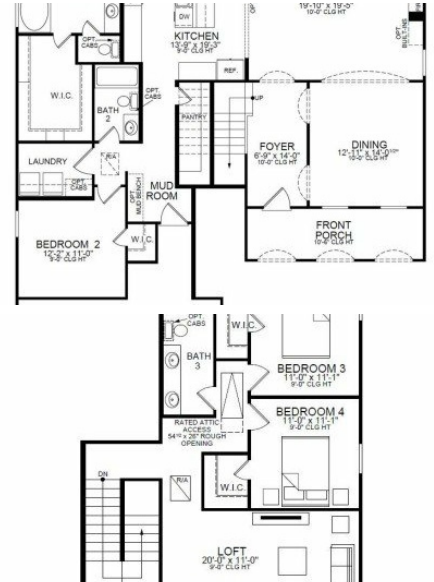

37425 Hereford Street
Prairieville, LA 70769

LOGO COMING
SOON

Powered by homes.theadvocate.com

MLS# 2026008732

\$509,870

4 Bedrooms | 3 Bathrooms | 2,810 Sqft

Stunning LaCroix A plan by underway in Delaune Estates. The LaCroix is a two-story home featuring 4 bedrooms, 3 baths, a keeping room/office and a spacious loft. Enter from the inviting front porch into the foyer which has arched openings into the living and formal dining space. The large living room is centered around a ventless gas fireplace with a Carrara Luxe quartz surround and overlooks the covered patio and backyard. The kitchen features painted custom cabinetry with under cabinet lighting and 5" hardware pulls, 3cm Carrara Luxe countertops, ice white beveled subway tile backsplash, stainless steel appliance package including a 30 gas cooktop, single wall oven and a built-in microwave, large center island with a single basin granite composite sink and hanging pendant lights and walk-in pantry under the stairs. The master suite is downstairs and has a large spa-like bathroom featuring dual vanities with quartz countertops and custom framed mirrors, job built tiled shower with a framed glass enclosure and separate soaking tub, water closet, and huge walk-in closet. There is also a nice-sized office/keeping room and an additional bedroom and full bathroom on the first level. Upstairs has two additional bedrooms with walk-in closets, a full bath with double sinks, and a large loft. The yard will be professionally landscaped and fully sodded!