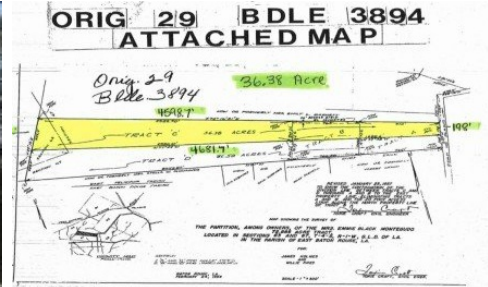

21571 Ligon Rd
Zachary, LA 70791

LOGO COMING
SOON

Powered by homes.theadvocate.com

MLS# 2026008829

\$618,000

Dream it, Design it, Build it! This gorgeous 36.38 acre tract is ready for your Custom Home or Neighborhood with peaceful country living. The land stretches back to a serene tree line and is perfect for enjoying nature. A rural gem that offers open space, and privacy, with endless possibilities. Located in Zachary City limits and within the Zachary School District, you get the best of both worlds quiet country charm with city convenience.