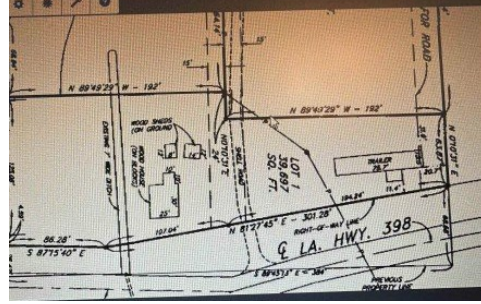

1119 Highway 662
Bayou Lourse, LA 70380

LOGO COMING
SOON

Powered by homes.theadvocate.com

MLS# 2026008986

\$33,000

Prime opportunity to own almost 1 acre of vacant property with excellent visibility and road frontage. This versatile lot offers endless potential for residential, mixed-use development, or investment purposes. Conveniently located with easy access to major highways and traffic exposure, making it ideal for a variety of commercial uses. Ready for development with ample space to bring your vision to life. Listed at a great price, Don't miss this chance! Land clearing and mobile home removal in the process.