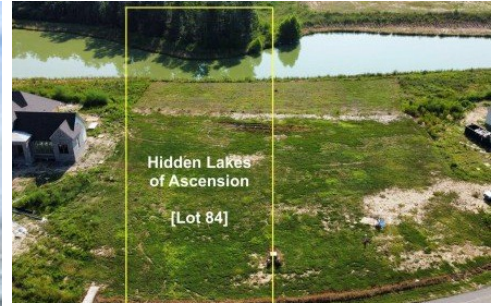

43262 Collyns Cove
Prairieville, LA 70769

LOGO COMING
SOON

Powered by homes.theadvocate.com

MLS# 2026009258

\$139,900

Here's the lot you've been searching for! Check out this 1.05 acre lot in the attractive Hidden Lakes of Ascension subdivision in Prairieville. This community offers 89 total lots between 1-3 acres. With limited vacant lots left, this is the perfect opportunity to build your dream home! Ascension Schools, LOMA- House Pad Available, Underground utilities (WATER, ELECTRICITY, GAS).