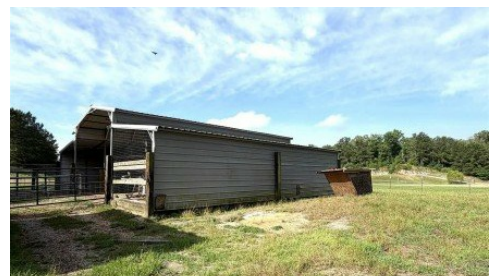

17 E Poor House Road
Woodville, MS 39669

LOGO COMING
SOON

Powered by homes.theadvocate.com

MLS# 2026009440

\$139,000

22 acres of beautiful hunting and recreational land featuring rolling hills, ridges, a flowing creek, well-maintained trails throughout, and approximately 7 acres that is fenced. This property offers multiple areas with power, with select locations also having water available. Improvements include: a barn suitable for livestock, along with two hand-built enclosed storage sheds, a covered dog kennel, and a storage container that will all remain. Conveniently located on a desirable corner tract with Highway 61 frontage and just 5 minutes from town. This property offers the perfect mix of privacy, accessibility, and potential. This property could be your future camp or home site. Call today for your private showing. **THE LISTING AGENT MAKES NO REPRESENTATIONS AND OR WARRANTIES, EXPRESSED OR IMPLIED, REGARDING THE PROPERTY'S CONDITION, SUITABILITY FOR A PARTICULAR PURPOSE, OR ANY OTHER ASPECT OF THE PROPERTY. THE BUYER IS ADVISED TO VERIFY ALL INFORMATION PROVIDED IN THE LISTING WITH THEIR OWN SOURCES.**