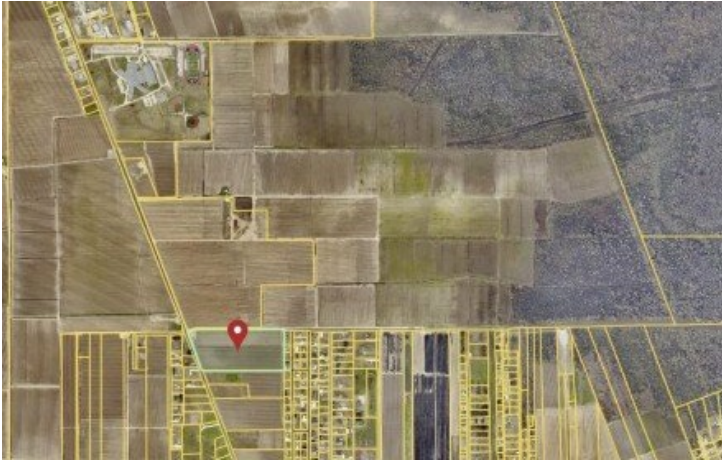

Tbd Highway 20
Vacherie, LA 70090

LOGO COMING
SOON

Powered by homes.theadvocate.com

MLS# 2026009633

\$1,620,000

What a great investment opportunity with over 17 acres of land in the prime location of Vacherie in St. James Parish. Just steps away from St. James Parish High School, the Medical Plaza and all local businesses.