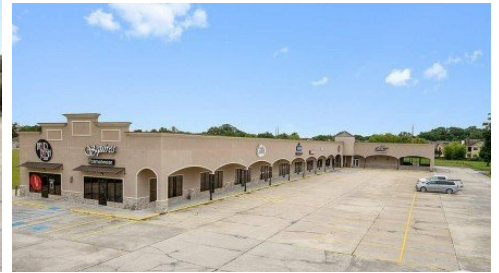

14210 Airline Hwy
Gonzales, LA 70737

LOGO COMING
SOON

Powered by homes.theadvocate.com

MLS# 2026009809

\$1,650

1,250 Sqft

Promenade Pointe Shopping Center located on Airline Highway in Gonzales just outside Prairieville. Suite F is available consisting of 1,250 square feet. Suite E is also available consisting of 1,250 square feet. The center features great visibility and access to and from Airline Highway, ample parking and pylon signage. Promenade Point is located next to Elegant Affairs and across from Ralph Sellers Dealerships.