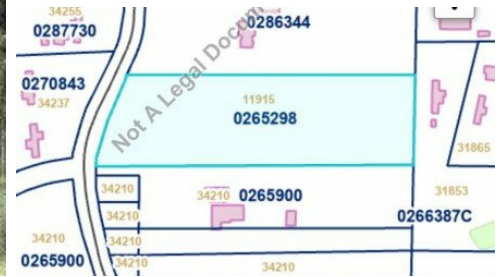

Tbd Duff Rd
Walker, LA 70785

LOGO COMING
SOON

Powered by homes.theadvocate.com

MLS# 2026010335

\$125,000

This tract is directly across the street from 37237 Duff Rd It is a total of 4.69 acres. Please advise listing agent if you plan to be on the property.