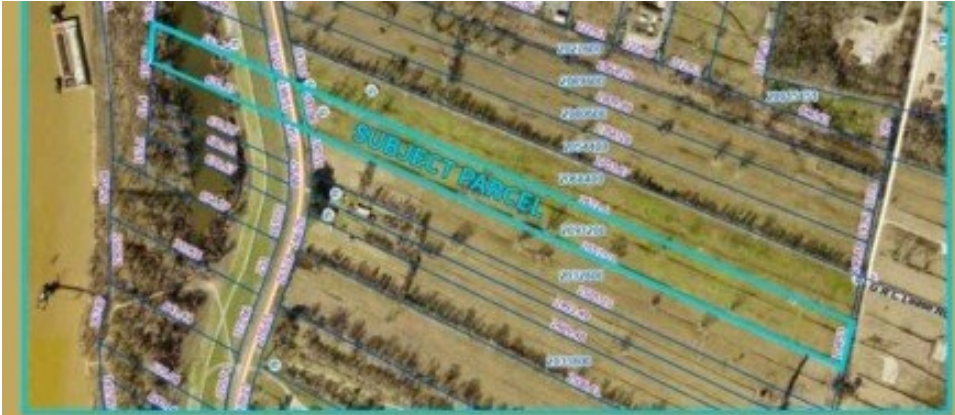

**Tbd Hwy 75**  
Geismar, LA 70734

**LOGO** COMING  
SOON

Powered by [homes.theadvocate.com](https://homes.theadvocate.com)

**MLS# 2026010425**

**13.04 ACRE PARCEL**  
**HWY 75 RIVER RD**

**13.04 ACRE - PARCEL MAP**  
**HWY 75 RIVER RD**

**VICINITY MAP**

**\$395,000**

Approximately 13.4-acre parcel located along River Road (Hwy 75) in Geismar LA. Zoned Industrial. Residential would be allowed. Cleared pasture-type land that extends from the Mississippi River bature outer edge and across the highway for a total of nearly 1/2 mile.