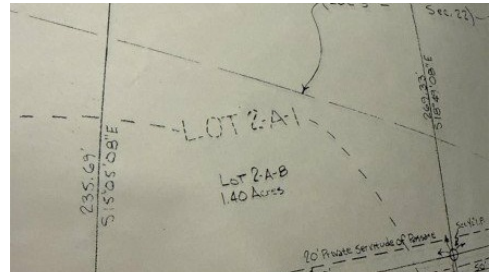

42062 Galtier Zito Ln
Prairieville, LA 70769

LOGO COMING
SOON

Powered by homes.theadvocate.com

MLS# 2026010494

\$120,000

Discover a rare chance to own a secluded slice of Prairieville, where privacy and exclusivity take center stage. This 1.40-acre property is tucked away at the end of a dead-end road, offering a secluded setting surrounded by nature while remaining just minutes from popular shopping, dining, and entertainment. A rare opportunity to create your own private retreat in one of Ascension Parish's most desirable areas. Flood zone X and Mobile homes are allowed.