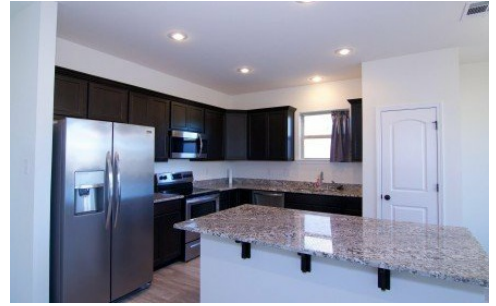

41734 Shallow Bend Drive
Ponchatoula, LA 70454

LOGO COMING
SOON

Powered by homes.theadvocate.com

MLS# 2026010720

\$2,000

4 Bedrooms | 2 Bathrooms | 1,820 Sqft

Experience the perfect combination of charm and modern functionality in this stunning 4-bedroom, 2-bathroom home, perfectly situated in the highly sought-after Ponchatoula area. With its thoughtfully designed layout and inviting features, this home is ready to welcome you. Don't miss this incredible opportunity to make it yours. Features include: - Elegant entryway that flows seamlessly into spacious and sophisticated living and dining areas - Bright and airy ambiance with high ceilings and neutral tones creating a warm and inviting atmosphere throughout - Gourmet kitchen featuring 3 cm granite tile countertops, spacious cabinetry and pantry, large stainless steel appliances, and a centerpiece kitchen island, perfect for preparing meals and entertaining - A primary suite retreat with two walk-in closets, double sinks, a soaking tub, and a walk-in shower for ultimate relaxation - A spacious backyard ideal for entertaining or relaxing in privacy, complete with a partial fence for added charm and seclusion - Convenient laundry area equipped with washer and dryer hookups - Pet-friendly, with small dogs and cats welcome, subject to the owner's discretion, and a non-refundable pet deposit This property is located in a prime area with easy access to local amenities, dining, shopping, and all that the Ponchatoula community has to offer. Schedule your