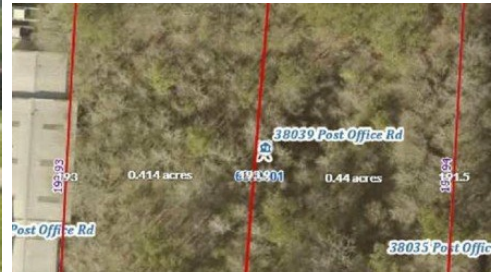

Tbd Post Office Rd
Prairieville, LA 70769

LOGO COMING
SOON

Powered by homes.theadvocate.com

MLS# 2026011035

\$299,900

Great commercial property to build your business. This location allows numerous types of businesses per Ascension Parish's zoning ordinances. Property to be cleared and surveyed soon, hoping before mid July 2026. Sold "As-IS, Where-Is" and measurements not warranted at this time until new survey. Seller willing to divide in half.