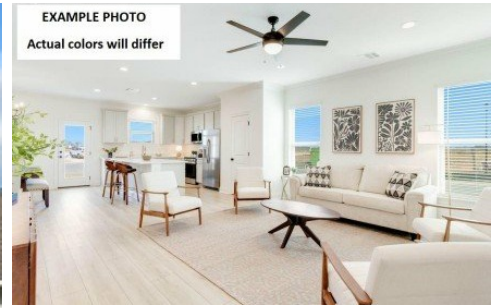

1316 Tina Street
Thibodaux, LA 70301

LOGO COMING
SOON

Powered by homes.theadvocate.com

MLS# 2026011868