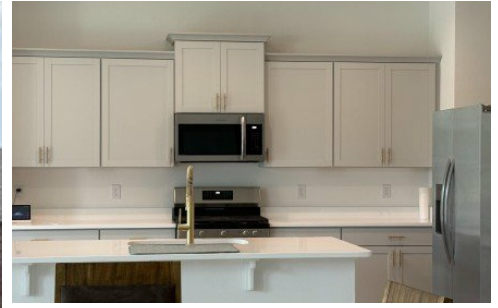

**44344 Lake Wind Drive**  
Hammond, LA 70403

**LOGO** COMING  
SOON

Powered by [homes.theadvocate.com](https://homes.theadvocate.com)

**MLS# 2026012047**

**\$490,000**

**4 Bedrooms | 3 Bathrooms | 2,175 Sqft**